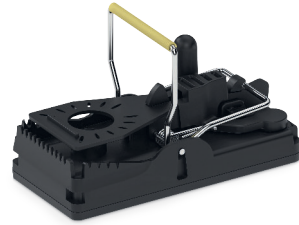

# Remote Monitoring Rodent Trap System

RAT

MOUSE

## Efficient Traps

- Rat and Mouse snap traps
- Effective kill bar & strong springs ensure a high kill rate
- Teeth to keep a catch in place
- Accessory: patented “Teeth Clip” to clip onto the metal kill bar
- Fits into all standard bait stations
- Sensor reports on 3 states (ready / no catch / catch)
- Works anywhere without a base station (NB-IoT + 2G fallback option)
- Battery lifetime 2-3 years